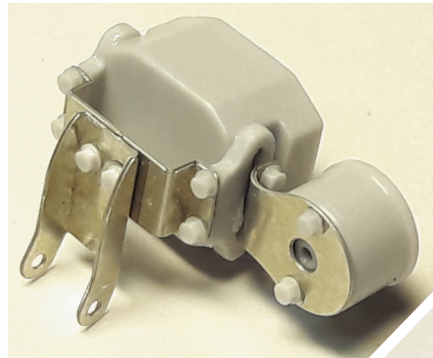

16mm

50mm

12

13

Steel rod Ø 2,62 x 30,7mm / Tondino acciaio

16

17

18

19

20

21

Sponge/Spugna

22

23

24