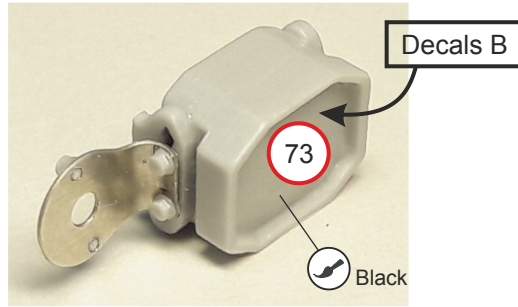

16mm

50mm

12

13

Steel rod Ø 2,62 x 30,7mm / Tondino acciaio

16

17

18

19

20

21

Sponge/Spugna

22

23

24