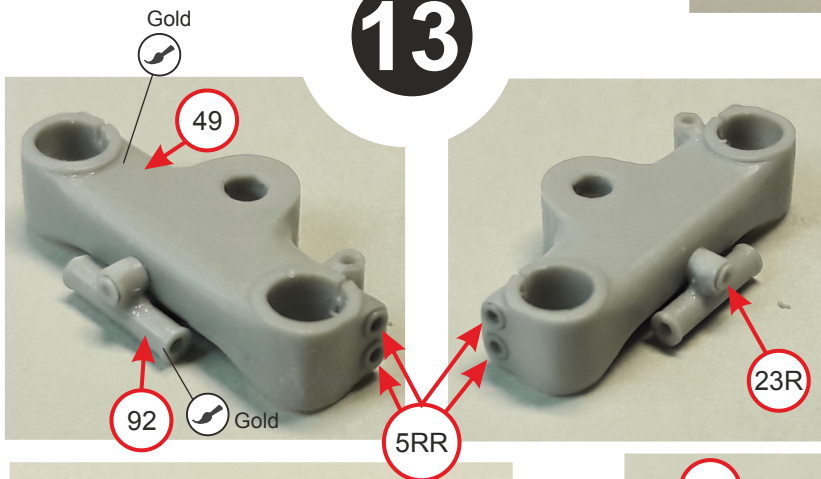

16mm

50mm

12

13

Steel rod Ø 2,62 x 30,7mm / Tondino acciaio

16

17

18

19

20

21

Sponge/Spugna

22

23

24