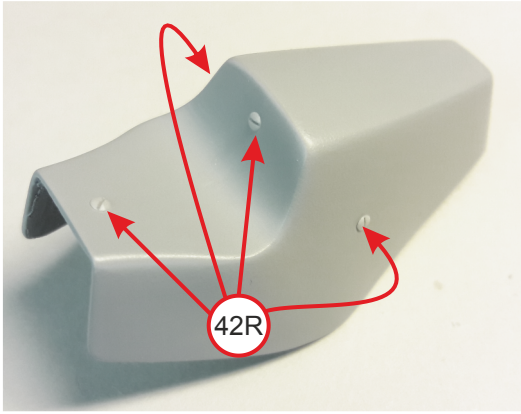

16mm

50mm

12

13

Steel rod Ø 2,62 x 30,7mm / Tondino acciaio

16

17

18

19

20

21

Sponge/Spugna

22

23

24