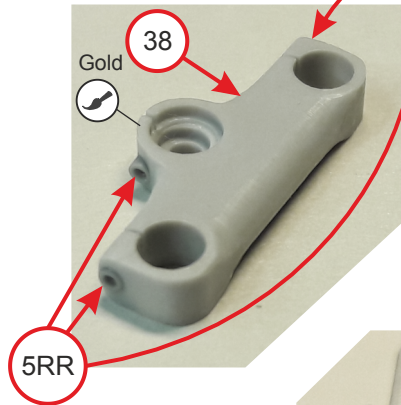

16mm

50mm

12

13

Steel rod Ø 2,62 x 30,7mm / Tondino acciaio

16

17

18

19

20

21

Sponge/Spugna

22

23

24